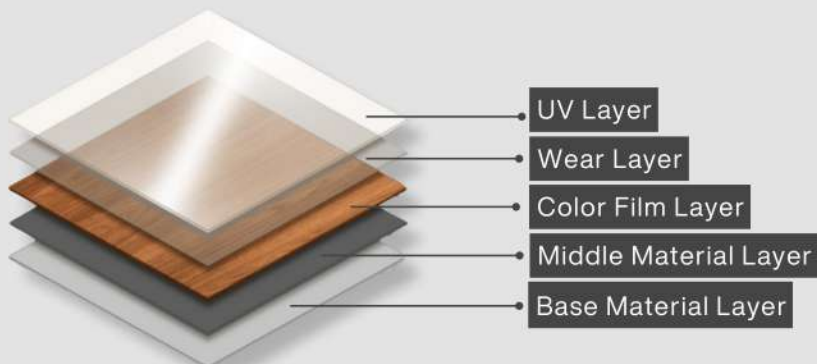

About

Enjoy the beauty of nature in your home with premium design. YOU RA provides wood pattern SPC flooring according to your place and home.

Comfortable

Easy to Clean

Anti Slip

Waterproof

Easy to Install

Non Toxic

Specification

Content	10 Planks
Parquet Size	183mm x 1220mm
Thickness	5,5mm (4mm + 1.5mm IXPE)
Coverage per Box	2,23m²

Product Structure